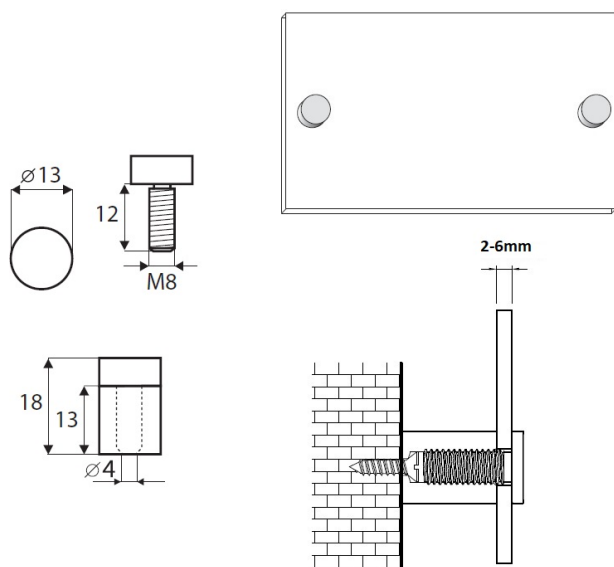

PRODUCT SHEET

Description:

Sign Board Screw $\varnothing 13 \times 13 \text{mm}$, Alu, Blue, M8, W/2 Transparent Washers

Item number:

22.11.112-9

Units	Box	Carton	HS Code	Barcode
Pcs.	4	100	8302490099	
				5704866084086